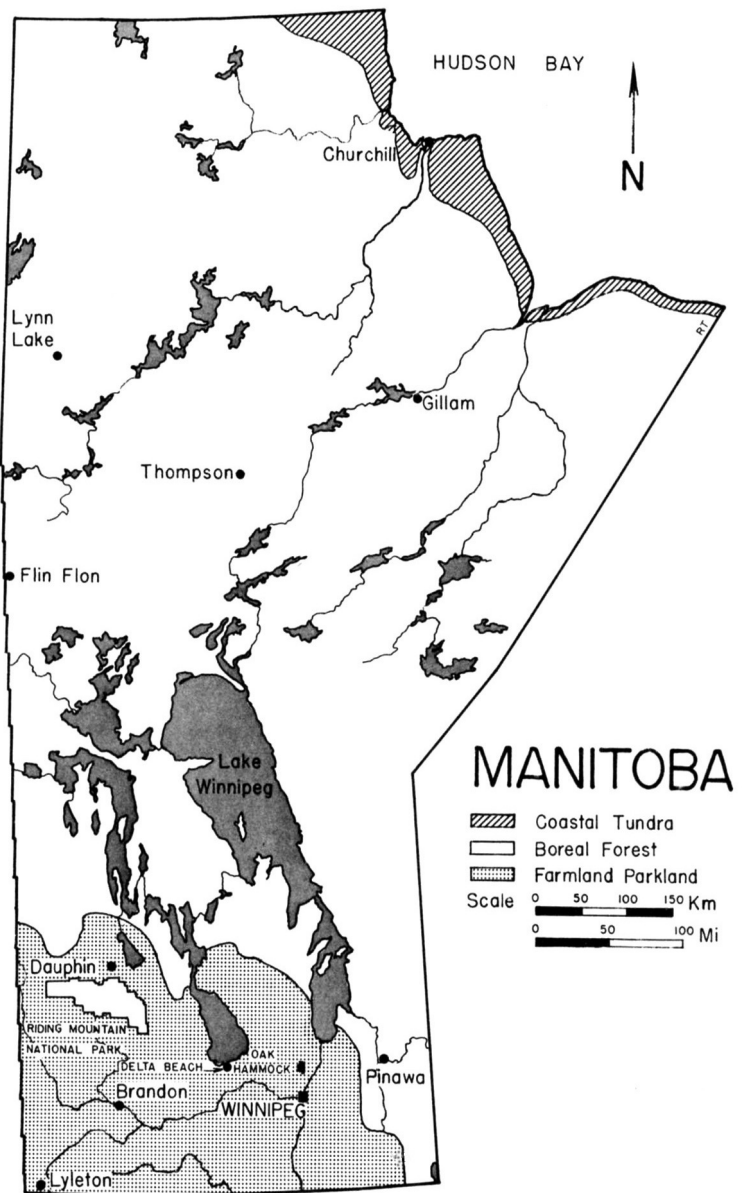

CHECKLIST OF THE BIRDS OF MANITOBA

Date: _____

Location(s): _____

Weather: _____

Observer(s): _____

Manitoba Avian Research Committee

Nature Manitoba

Revised 2009

INTRODUCTION

Manitoba's wide range of habitats support a great diversity of bird species. Of the 391 confirmed species included in this checklist, at least 306 occur regularly and 287 have bred in the province. Manitoba is an excellent place to find some of the "most wanted" species in North America, such as Spruce and Sharp-tailed Grouse, Yellow Rail, Ross's Gull (at Churchill), Northern Hawk Owl, Great Gray Owl, Three-toed Woodpecker, Sprague's Pipit, Connecticut Warbler and Baird's and Le Conte's Sparrows. Because of Manitoba's central location on the North American continent, vagrants can and do arrive from all points of the compass.

REGIONS. For this checklist, Manitoba has been divided into three regions (see map on back cover). **Coastal Tundra** borders Hudson Bay and includes both low arctic tundra and taiga-tundra transition. Four different Bird Conservation Regions are represented within Manitoba's **Boreal Forest** consisting of mixed and coniferous forest as well as spruce-tamarack bogs. The **Farmland/Parkland** region once included prairie habitat but today consists chiefly of agricultural land, aspen parkland and riparian woodland. However, fragments of prairie and a number of grassland areas remain. Pockets of boreal forest occur within this region and pockets or larger tracts of farmland have been cleared at the southern fringes of the Boreal Forest region.

The distribution of species within a given region may not be uniform. Within the Boreal Forest, marked differences in abundance may occur from north to south. For example, White-winged Scoter and Arctic Tern are more common in the north than in the south, while Mourning Warbler and American Redstart are more prevalent in the south. Uneven distributions may also occur within the Farmland/ Parkland. Species more common in the western part of this region include Greater White-fronted and Ross's Geese (during migration) and typical grassland birds such as Ferruginous Hawk and Sprague's Pipit. American Woodcock and Chestnut-sided Warbler are examples of species more common in the eastern portion.

SEASONS. In this checklist, seasons are defined as:

Spring (Sp)	March, April, May
Summer (Su)	June, July, August
Fall (F)	September, October, November
Winter (W)	December, January, February

Under this classification, "spring" arrives in the Coastal Tundra at the same time it does in the Farmland/Parkland—a situation that does not reflect climatological reality!

Species are listed in the order established by the American Ornithologists' Union Check-list of North American Birds, 7th Edition, 49th Supplement (2008).